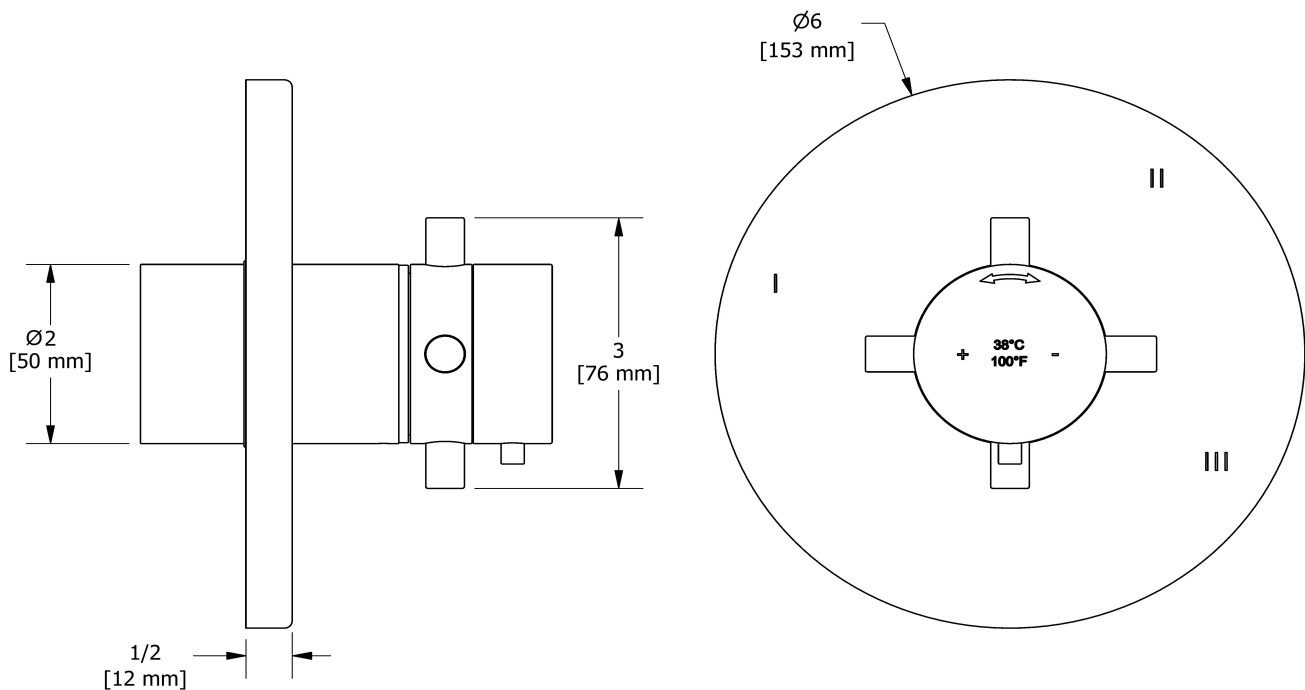

Specifications

Descriptions

- R45, R45-SPEX or R45-EX rough required to complete
- Thermostatic/pressure balance coaxial cartridge with check valves
- Trim only
- 6 positions (OFF, 1, 1 and 2, 2, 2 and 3, 3) share

Available colors

- C : Chrome
- BN : Brushed Nickel (PVD)
- PN : Polished Nickel (PVD)

Certifications

- CSA B125.1
- ASME A112.18.1
- ASSE 1016
- CMR248 Approval

3-way Type T/P coaxial valve trim
TPATM45+

UPC®

Sizes, models and finishes may differ from those presented.

Warranty

This Riobel Inc. product you have purchased carries a Limited Lifetime Warranty on the chrome, PVD finish, blacks and all working parts and is guaranteed from the initial purchase date against all manufacturing defects. All other finishes, including plastic components, are guaranteed for one year. All electric and/or electronic parts are covered by a 5-year limited warranty. The warranty offered on our products will be honored only if the installation is performed by a certified master plumber.

Customer Care

Phone (800) 777 - 9762 | Email: customer care@houseofrohl.com | Website: houseofrohl.com/support/contact-us

Consult your local House of Rohl showroom for additional information and specifications. For complete warranty details and a list of showrooms, go to houseofrohl.com